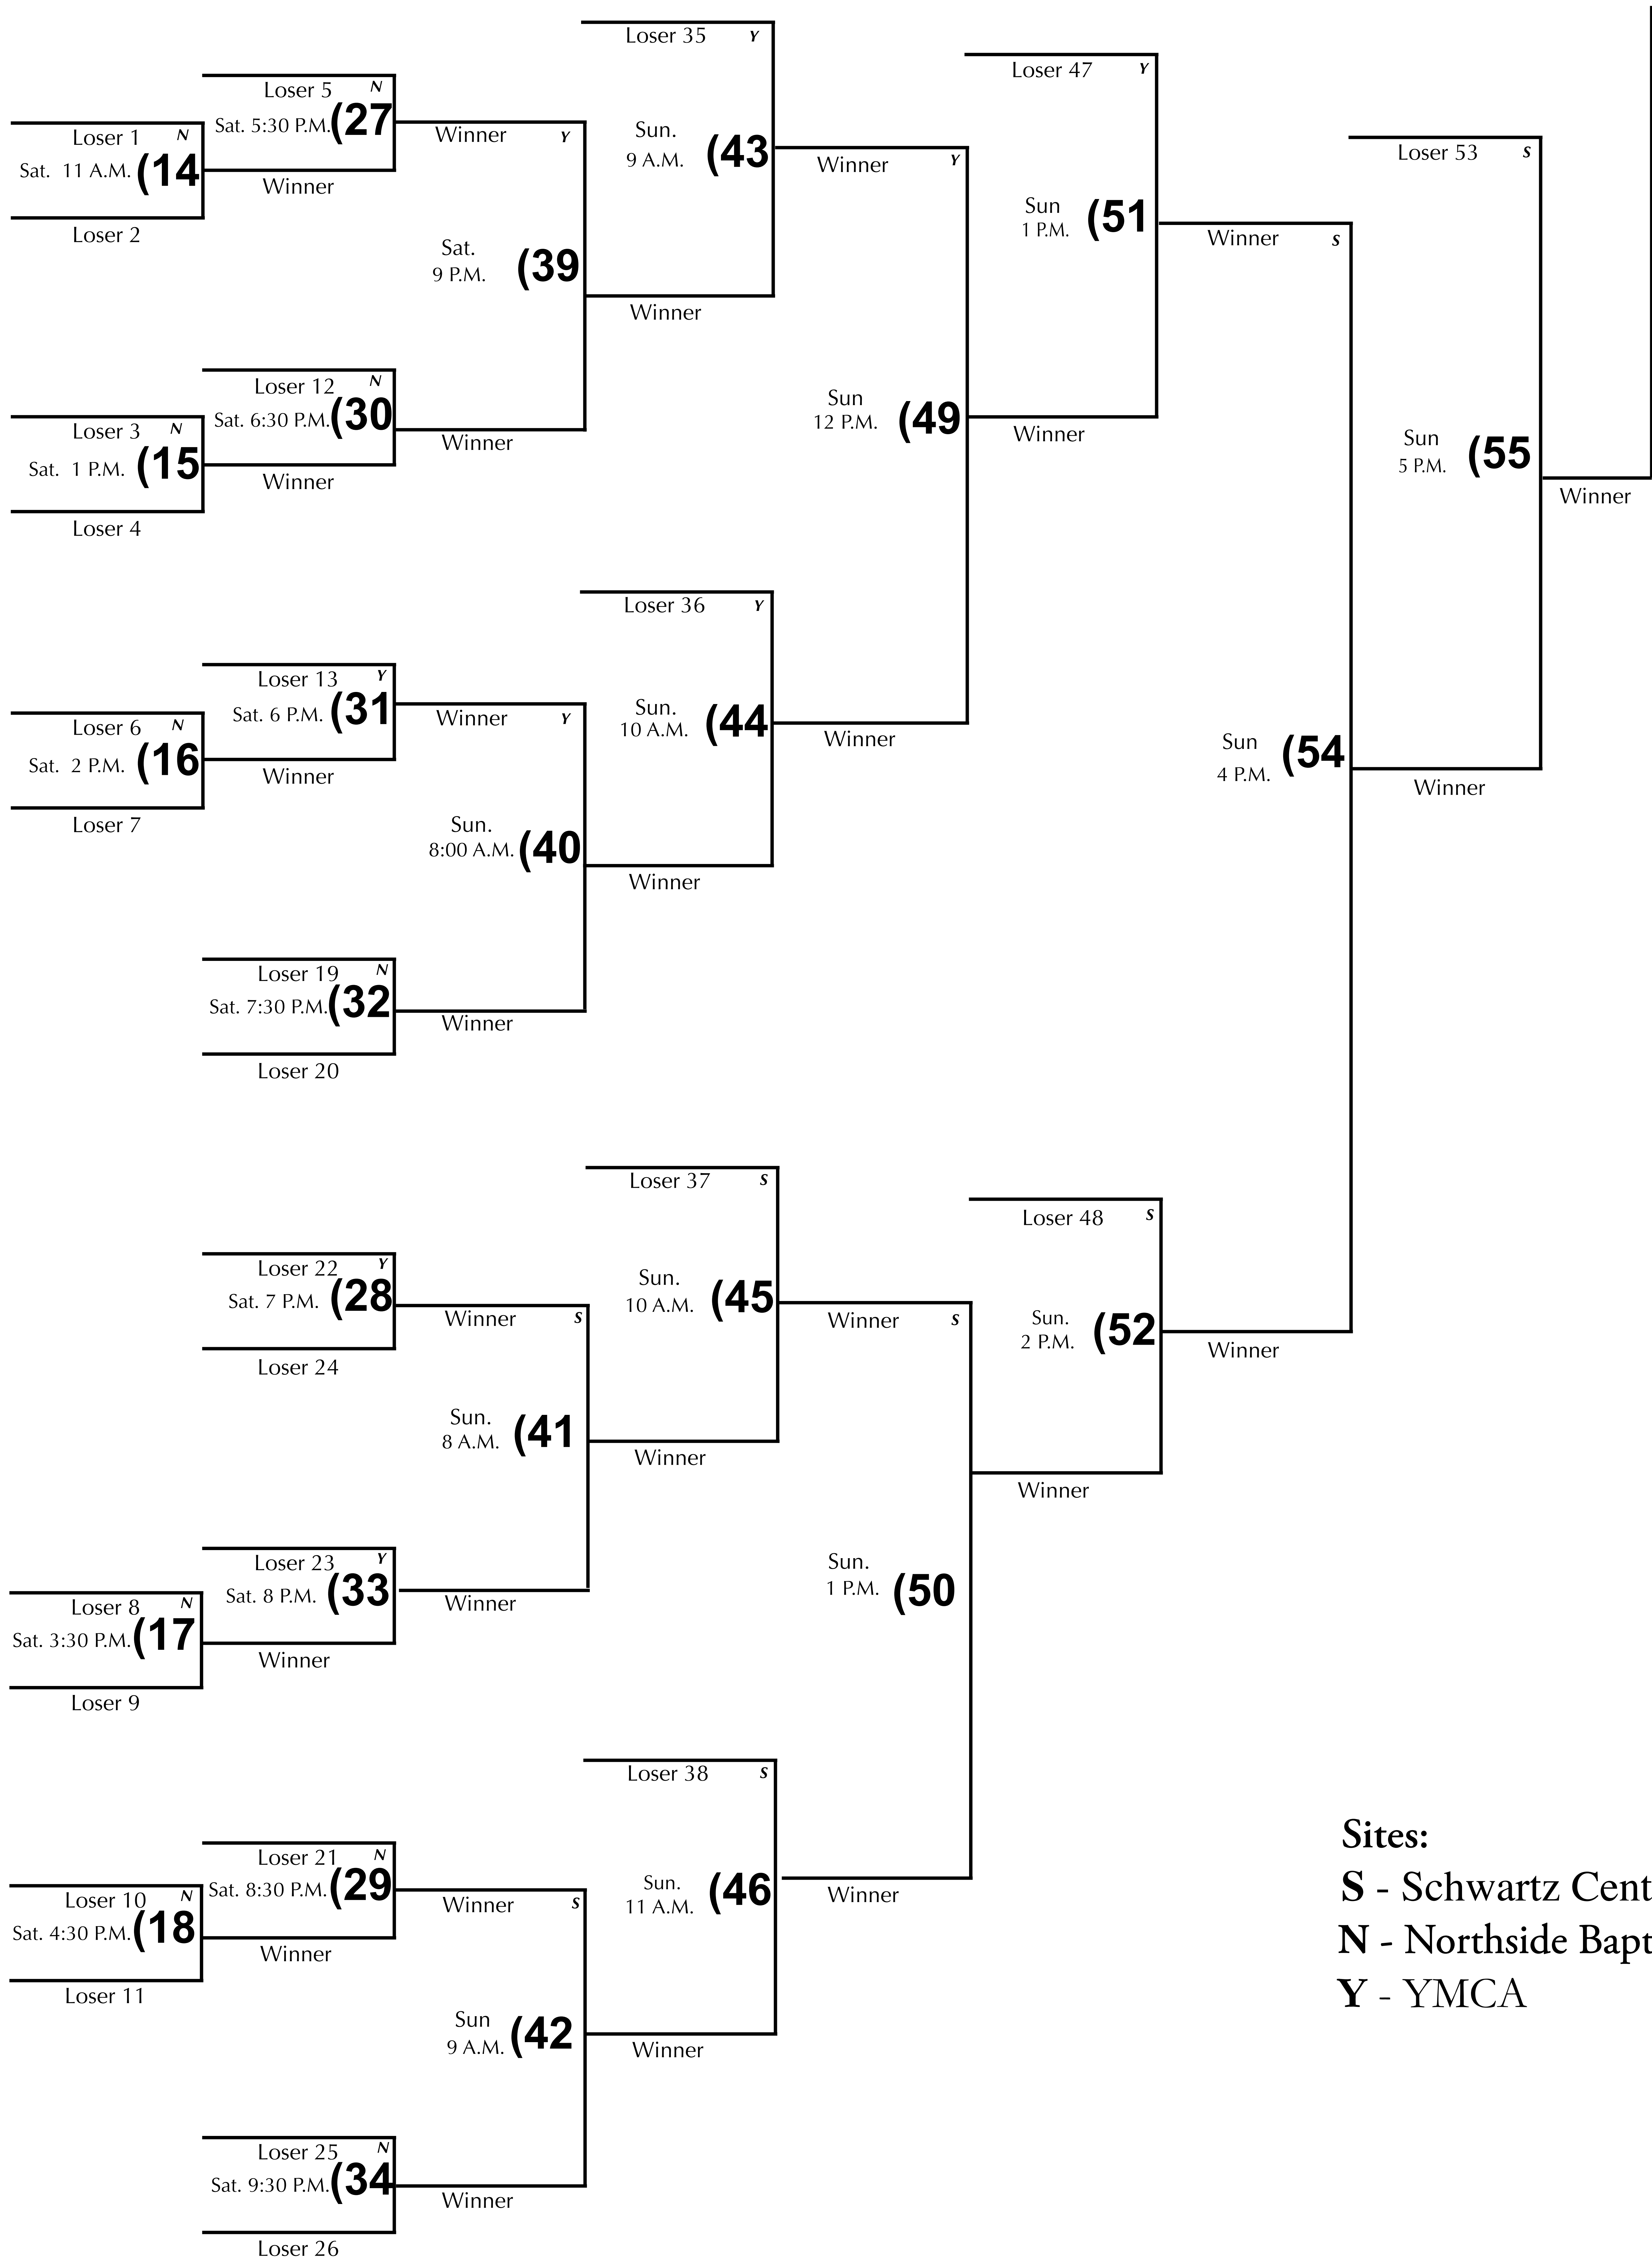

Wilmington's 22nd Annual "Battle of the Weekend Warriors Classic"

* Single Elimination Championship Game

Wilmington's 22nd Annual "Battle of the Weekend Warriors Classic"

Losers' Bracket

Sites:
S - Schwartz Center
N - Northside Baptist Church
Y - YMCA