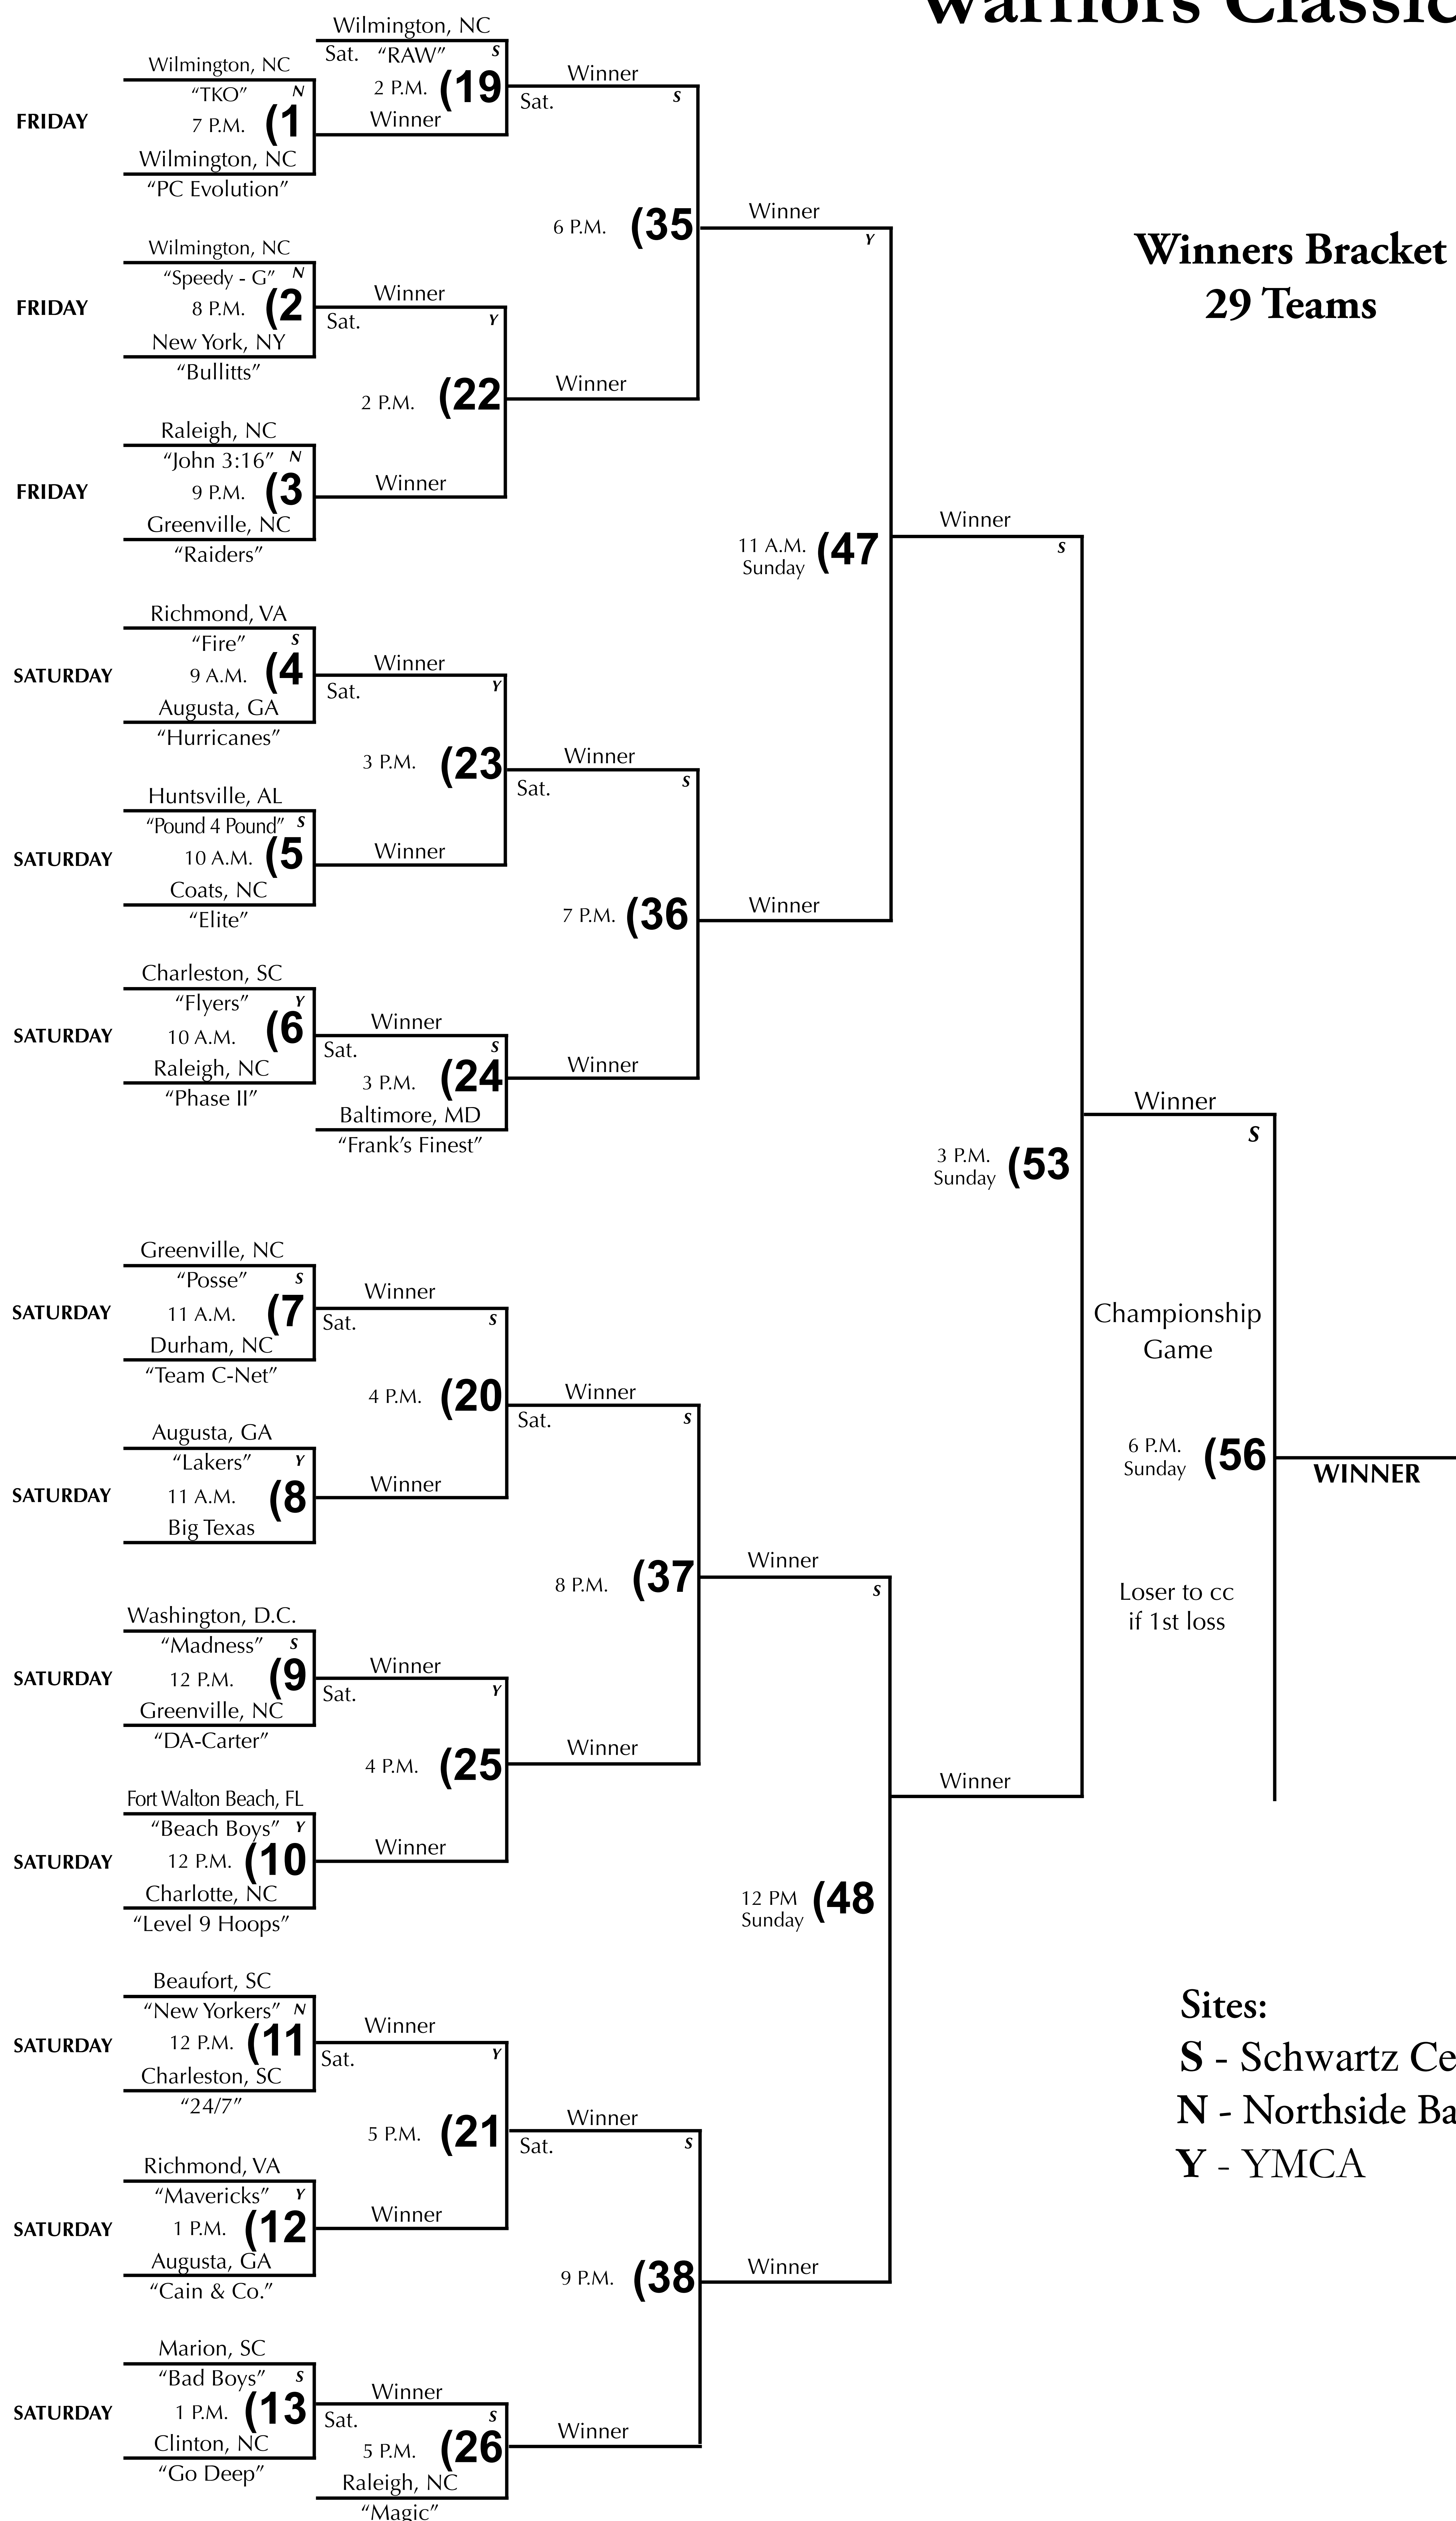

Wilmington's 22nd Annual "Battle of the Weekend Warriors Classic"

* Single Elimination Championship Game

Wilmington's 22nd Annual "Battle of the Weekend Warriors Classic"

Losers' Bracket

Sites:
S - Schwartz Center
N - Northside Baptist Church
Y - YMCA